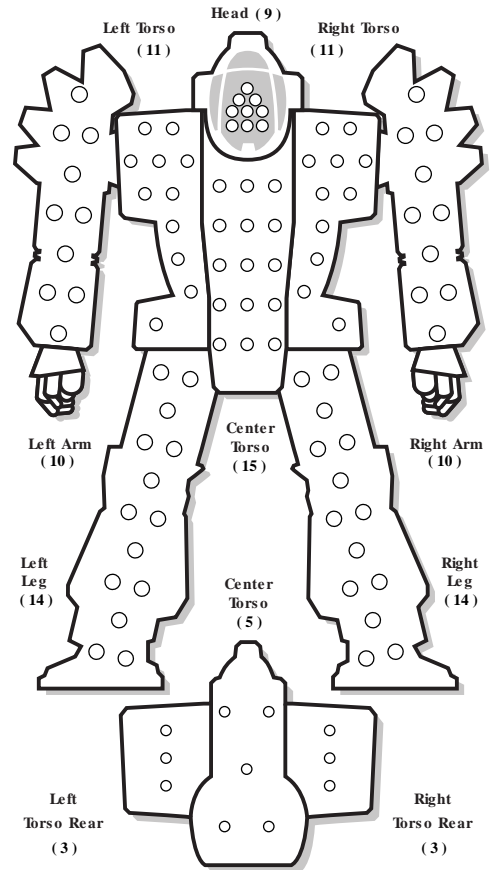

BATTLETECH™

BATTLEMECH RECORD SHEET

MECH DATA

Type: Firefly FFL-3SLE

Movement Points:

Walking: 5

Running: 8

Jumping: 4

Engine Type: 150 XL

Tonnage: 30

Tech Base: Inner Sphere

Rules Level: Standard

Role: Striker

WARRIOR DATA

Name: _____

Gunnery Skill: _____ Piloting Skill: _____

Hits Taken	1	2	3	4	5	6
Consciousness #	3	5	7	10	11	Dead

Weapons & Equipment Inventory

(hexes)

Qty	Type	Loc	Ht	Dmg	Min	Sht	Med	Lng
1	Small Laser	LA	1	3 [DE]	—	1	2	3
1	ECM Suite (Guardian)	LA	—	[E]	—	—	—	6
1	Small Laser	RA	1	3 [DE]	—	1	2	3
1	Medium Laser	LT	3	5 [DE]	—	3	6	9
1	Small Laser	LT	1	3 [DE]	—	1	2	3
1	Medium Laser	RT	3	5 [DE]	—	3	6	9
1	LRM 5	RT	2	1/Msl [M,C,S]	6	7	14	21
1	Medium Laser	CT	3	5 [DE]	—	3	6	9
1	Small Laser	CT	1	3 [DE]	—	1	2	3

Ammo: (LRM 5) 48

BV: 876

ARMOR DIAGRAM

Ferro-Fibrous