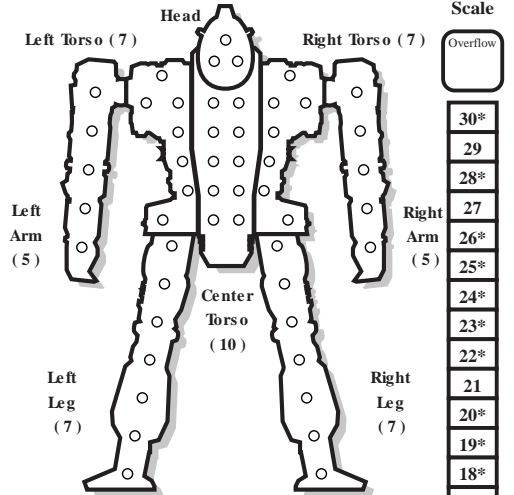

INTERNAL STRUCTURE DIAGRAM

Standard Structure